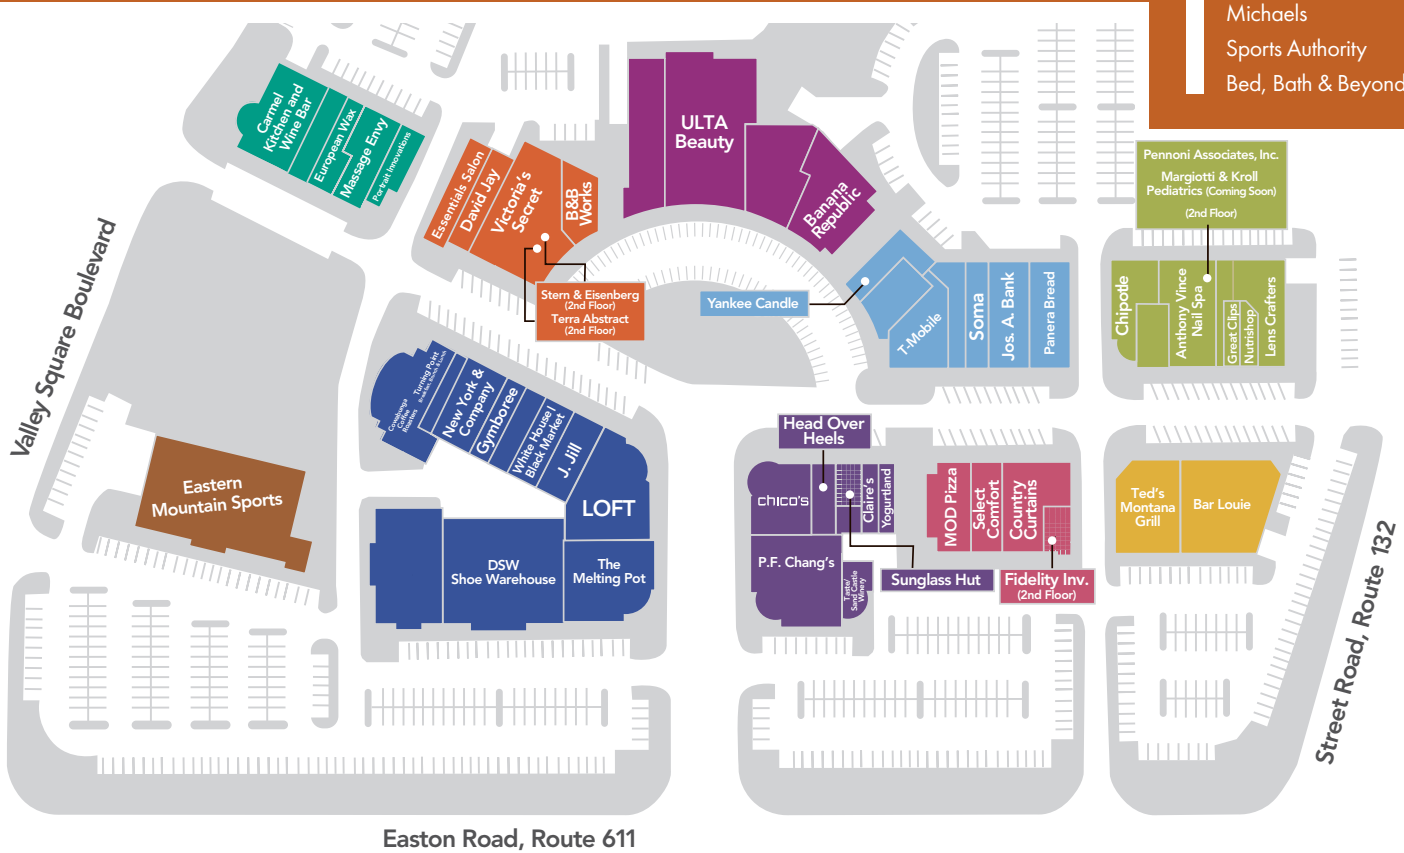

THE SHOPS AT VALLEY SQUARE DIRECTORY

↑
Wegman's
Staples
Michaels
Sports Authority
Bed, Bath & Beyond

Easton Road, Route 611

Apparel/Shoes/Accessories

■ Banana Republic	491.5943
■ Chico's	491.3105
■ DSW Shoe Warehouse	343.6358
■ Head Over Heels	491.2253
■ J. Jill	491.1922
■ Jos. A. Bank	343.5684
■ Loft	343.6030
■ New York & Company	343.2716
■ Soma	798.6168
■ Sunglass Hut	491.1823
■ Victoria's Secret	343.5104
■ White House Black Market	343.5988

Babies/Kids

■ Gymboree	491.9171
------------	----------

Gifts/Jewelry/Specialty

■ Claire's	343.8241
■ David Jay Jewelers	491.4404
■ Yankee Candle Company	491.3106

Health/Beauty

■ Anthony Vince Nail Spa	792.7604
■ Bath & Body Works	918.2583
■ Essentials Salon & Spa	491.4455
■ European Wax Center	343.2800
■ Great Clips	792.7398
■ Massage Envy	343.3688
■ Nutrishop	267.483.5878
■ ULTA Beauty	491.7534

Home Furnishings

■ Country Curtains	343.3043
■ Select Comfort	343.0604

Offices (Located on second floor)

■ Fidelity Investments	800.443.1117
■ Margiotti & Kroll Pediatrics	491.5800
■ Pennoni Associates, Inc.	345.4591
■ Stern & Eisenberg	572.8111
■ Terra Abstract	572.7750
■ VS Management Office	267.487.3000

Restaurants/Eateries/Cafes/Spirits

■ Bar Louie	484.322.6300
■ Carmel Kitchen and Wine Bar	279.9607
■ Chipotle Mexican Grill	343.8656
■ MOD Pizza	267.688.2169
■ Panera Bread	491.7841
■ P.F. Chang's	918.3340
■ Taste/Sand Castle Winery	343.4528
■ Ted's Montana Grill	491.1170
■ The Melting Pot	343.0895
■ Turning Point	343.3787
■ Yogurtland	491.1415